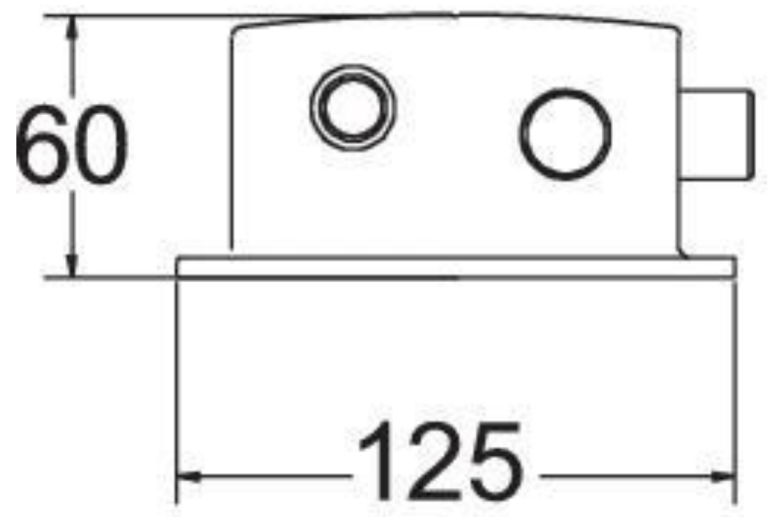

Deck Mounted Sensor Tap - STAPDI

240V AC
POWER SUPPLY